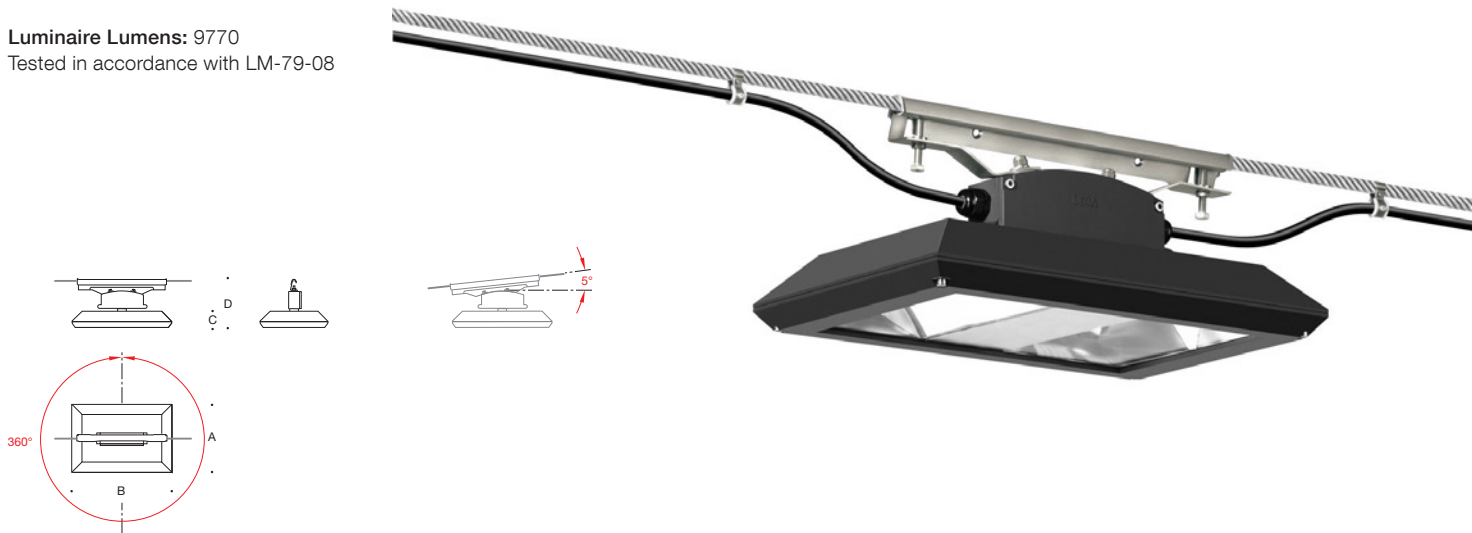

LED pendant luminaires for catenary systems

Housing: Two piece die-cast aluminum housing with stainless steel hanger system for attachment to catenary system. Hanger clamp is suitable for 3/16" to 7/16" diameter support cable up to 5° off level. Luminaire is infinitely adjustable 360° horizontally. Die castings are marine grade, copper free ($\leq 0.3\%$ copper content) A360.0 aluminum alloy.

Enclosure: Die-cast aluminum faceplate is attached to luminaire housing with four (4) captive stainless steel fasteners threaded into stainless steel inserts. Tempered, clear safety glass with anti-reflective coating for increased light transmission. Pure anodized aluminum reflector for precise optics. Fully gasketed with molded, high temperature silicone gasket for weather tight operation.

Electrical: 104W LED luminaire, 116 total system watts, -30°C start temperature. Integral 120V through 277V electronic LED driver, 0-10V dimming. LED module(s) are available from factory for easy replacement. Standard LED color temperature is 4000K with a >80 CRI. Available in 3000K (>80 CRI); add suffix K3 to order. Luminaire housing serves as a through wiring connection box and is provided with two water tight cable glands for electrical cable connection. The cable glands will accept electrical supply cable with a diameter of 5/16" to 7/16".

CSA certified to U.S. and Canadian standards, suitable for wet locations. Protection class IP66

Weight: 18.5 lbs.

Luminaire Lumens: 9770

Tested in accordance with LM-79-08

Type:
 BEGA Product:
 Project:
 Voltage:
 Color:
 Options:
 Modified: