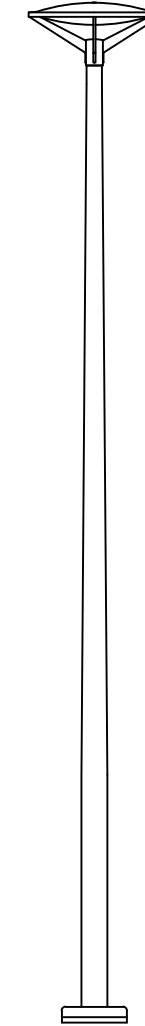

NOTES:

1. LUMINAIRE # 88 260 – SEE SPECIFICATIONS.
2. INTEGRAL UNIVERSAL (120–277V) ELECTRONIC LED DRIVER LOCATED IN LUMINAIRE HEAD.
3. 26W LED MODULE (PROVIDED BY BEGA).
4. AVAILABLE IN STANDARD BEGA FINISHES.

SLIP FITS 3" O.D.  
POLE OR TENON  
(REQUIRES A MINIMUM 3" LENGTH OF  
STRAIGHT DIA. POLE/TENON)

SHOWN ON 1508HR

This print contains confidential information which is the property of BEGA/US. By accepting this information, the borrower agrees that it will not be used for any other purpose other than that which is was loaned.

Catalog No.: 88 260

Description: POLE TOP - SHIELDED LIGHT SOURCE

Drawn by: AC Date: 8/11/15 File Name: 88260.dxf

SCALE: NONE – DO NOT SCALE DRAWING

**BEGA**

1000 Bega Way  
Carpinteria, Ca. 93013  
(805) 684-0533