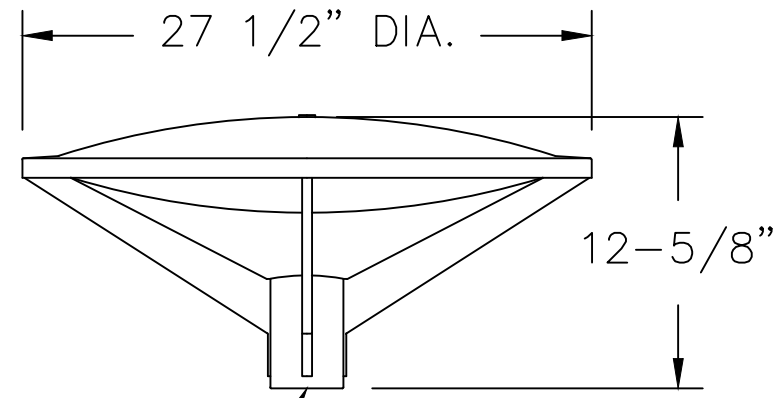

NOTES:

1. LUMINAIRE # 88 260 – SEE SPECIFICATIONS.
2. INTEGRAL UNIVERSAL (120–277V) ELECTRONIC LED DRIVER LOCATED IN LUMINAIRE HEAD.
3. 26W LED MODULE (PROVIDED BY BEGA).
4. AVAILABLE IN STANDARD BEGA FINISHES.

SLIP FITS 3" O.D.  
POLE OR TENON  
(REQUIRES A MINIMUM 3" LENGTH OF  
STRAIGHT DIA. POLE/TENON)

SHOWN ON 1508HR

This print contains confidential information which is the property of BEGA/US. By accepting this information, the borrower agrees that it will not be used for any other purpose other than that which is was loaned.

Catalog No.: 88 260

Description: POLE TOP - SHIELDED LIGHT SOURCE

Drawn by: AC Date: 8/11/15 File Name: 88260.dxf

SCALE: NONE – DO NOT SCALE DRAWING

**BEGA**

1000 Bega Way  
Carpinteria, Ca. 93013  
(805) 684-0533