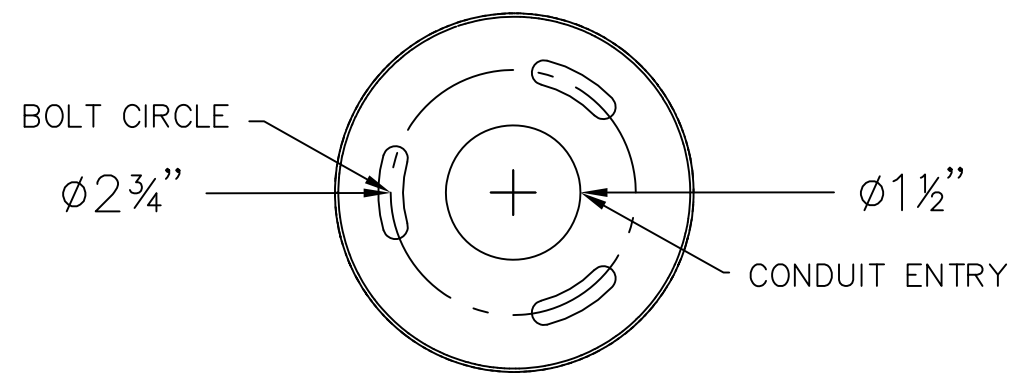

NOTES:

1. 84 666— SEE SPECIFICATIONS

79 824 TEMPLATE (BOLLARD BASE)

This print contains confidential information which is the property of BEGA/US. By accepting this information, the borrower agrees that it will not be used for any other purpose other than that which is was loaned.

Catalog No.: 84 666

Description: BOLLARD, LED

Drawn by: MAP Date: 4/20/2017 File Name: 84666.dxf

SCALE: NONE — DO NOT SCALE DRAWING

**BEGA**

1000 Bega Way  
 Carpinteria, Ca. 93013  
 (805) 684-0533