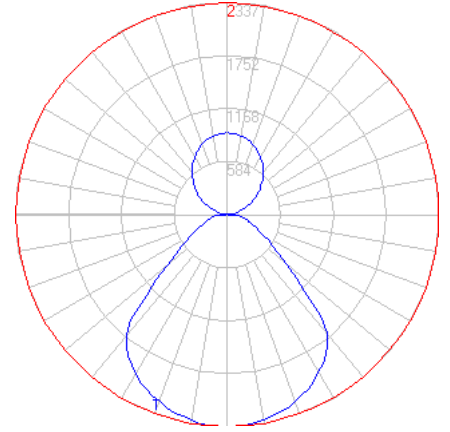

BEGA

Photometric Filename: 56624.IES

TEST: LI_56624
 TEST LAB: BEGA
 DATE: 10/17/2016
 LUMINAIRE: 56 624.2
 LAMP: 52.6W LED

Characteristics

| | |
|---------------------------------|-----------------|
| Lumens Per Lamp | N.A. (absolute) |
| Total Lamp Lumens | N.A. (absolute) |
| Luminaire Lumens | 7705 |
| Total Luminaire Efficiency | N.A. |
| Luminaire Efficacy Rating (LER) | 128 |
| Total Luminaire Watts | 60 |
| Ballast Factor | 1.00 |
| CIE Type | Semi-Direct |
| Spacing Criterion (0-180) | 1.28 |
| Spacing Criterion (90-270) | 1.28 |
| Spacing Criterion (Diagonal) | 1.32 |
| Basic Luminous Shape | Rectangular |
| Luminous Length (0-180) | 0.94 ft |
| Luminous Width (90-270) | 4.87 ft |
| Luminous Height | 0.00 ft |

Zonal Lumen Summary

| Zone | Lumens |
|---------|--------|
| 0-10 | 220.88 |
| 10-20 | 634.50 |
| 20-30 | 969.77 |
| 30-40 | 1171.7 |
| 40-50 | 981.68 |
| 50-60 | 587.03 |
| 60-70 | 385.67 |
| 70-80 | 269.06 |
| 80-90 | 119.13 |
| 90-100 | 42.56 |
| 100-110 | 154.99 |
| 110-120 | 273.38 |
| 120-130 | 367.32 |
| 130-140 | 420.73 |
| 140-150 | 420.63 |
| 150-160 | 359.10 |
| 160-170 | 241.45 |
| 170-180 | 85.06 |