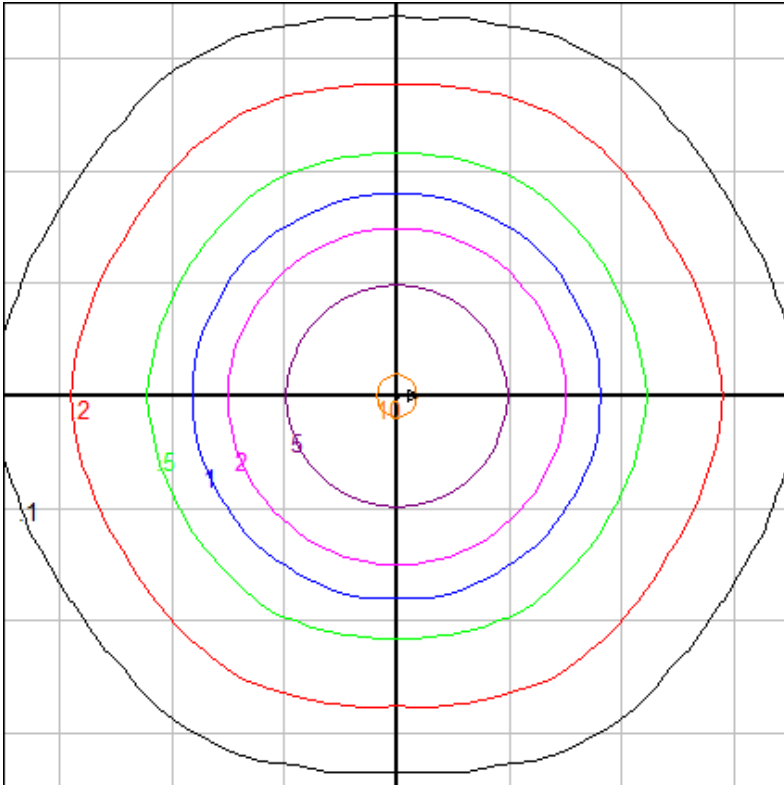

BEGA

Photometric Filename: 56624.IES

TEST: LI_56624
 TEST LAB: BEGA
 DATE: 10/17/2016
 LUMINAIRE: 56 624.2
 LAMP: 52.6W LED

Characteristics

| | |
|---------------------------------|-----------------|
| Lumens Per Lamp | N.A. (absolute) |
| Total Lamp Lumens | N.A. (absolute) |
| Luminaire Lumens | 7705 |
| Total Luminaire Efficiency | N.A. |
| Luminaire Efficacy Rating (LER) | 128 |
| Total Luminaire Watts | 60 |
| Ballast Factor | 1.00 |
| CIE Type | Semi-Direct |
| Spacing Criterion (0-180) | 1.28 |
| Spacing Criterion (90-270) | 1.28 |
| Spacing Criterion (Diagonal) | 1.32 |
| Basic Luminous Shape | Rectangular |
| Luminous Length (0-180) | 0.94 ft |
| Luminous Width (90-270) | 4.87 ft |
| Luminous Height | 0.00 ft |

Zonal Lumen Summary

| Zone | Lumens |
|---------|--------|
| 0-10 | 220.88 |
| 10-20 | 634.50 |
| 20-30 | 969.77 |
| 30-40 | 1171.7 |
| 40-50 | 981.68 |
| 50-60 | 587.03 |
| 60-70 | 385.67 |
| 70-80 | 269.06 |
| 80-90 | 119.13 |
| 90-100 | 42.56 |
| 100-110 | 154.99 |
| 110-120 | 273.38 |
| 120-130 | 367.32 |
| 130-140 | 420.73 |
| 140-150 | 420.63 |
| 150-160 | 359.10 |
| 160-170 | 241.45 |
| 170-180 | 85.06 |