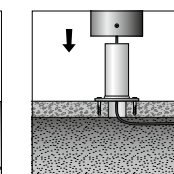

Hardscape base

Garden bollards
with unshielded light

A series of pathway luminaires with unshielded light for use in the private sector. These luminaires are ideally suited for gardens, entryways, and for many applications on paths and terraces. Anchorage units are available for direct burial in concrete or soil, or with a hardscape base for installation on foundations or paved surfaces.

Die cast and extruded aluminum · Crystal glass inside white
Galvanized steel anchorage

LED color temperatures: 2700K, 3000K, 3500K, 4000K

BEGA luminaires offer a minimum service life of 60,000 hours, with suitable LED replacement modules guaranteed for up to 20 years after date of purchase. Further LED technical data including luminous flux, CRI, dimming and electrical characteristics are provided on the individual luminaire specification sheets, available at www.bega-us.com

All BEGA standard finishes are matte, textured powder coat with minimum 3 mil thickness. BEGA Unidure® finish, a fluoropolymer technology, provides superior fade protection in Black, Bronze, and Silver. BEGA standard White, as well as optionally available RAL and custom colors, are a polyester powder.

NRTL listed to North American standards · Suitable for wet locations
Protection class IP 65