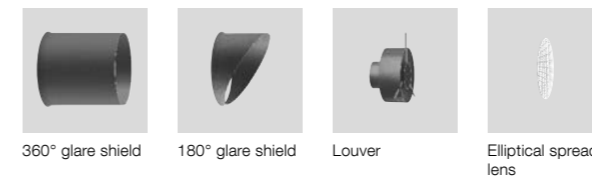

Accessories:

Page 400

Page 168

Page 172

Compact floodlight · very narrow					
	LED	β	A	B	C
77 683	9.0 W	8°	5 5/8	7 3/4	5 5/8
77 703	12.5 W	9°	6 1/4	8 3/8	6 1/2
77 651	47.5 W	10°	9 1/8	11 5/8	9
77 793	73.5 W	17°	9 1/8	11 5/8	9

Accessories		
70 075	70 756	70 712
70 076	70 757	70 720
70 077	70 758	70 721
70 077	70 758	70 721

Compact floodlight · narrow					
	LED	β	A	B	C
77 655*	7.9 W	28°	4 1/8	6	4 3/8
77 684	8.9 W	33°	5 5/8	7 3/4	5 5/8
77 704	19.2 W	30°	6 1/4	8 3/8	6 1/2
77 652	47.5 W	25°	9 1/8	11 5/8	9
77 794	73.5 W	21°	9 1/8	11 5/8	9

Accessories		
70 050	70 755	—
70 055	70 756	70 760
70 060	70 757	70 796
70 065	70 758	70 775
70 065	70 758	70 775

Compact floodlight · wide					
	LED	β	A	B	C
77 699*	7.9 W	47°	4 1/8	6	4 3/8
77 685	12.9 W	46°	5 5/8	7 3/4	5 5/8
77 705	19.2 W	44°	6 1/4	8 3/8	6 1/2
77 653	47.5 W	51°	9 1/8	11 5/8	9
77 797	73.5 W	51°	9 1/8	11 5/8	9

Accessories		
70 050	70 755	—
70 055	70 756	—
70 060	70 757	—
70 065	70 758	—
70 065	70 758	—

Elliptical spread lens   Louver   180° glare shield   360° glare shield   β=Beam angle

* Remote driver required