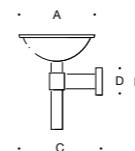

Wall washers					
	LED	A	B	C	D
31190	25.3 W	14	18	15 ½	5 ½