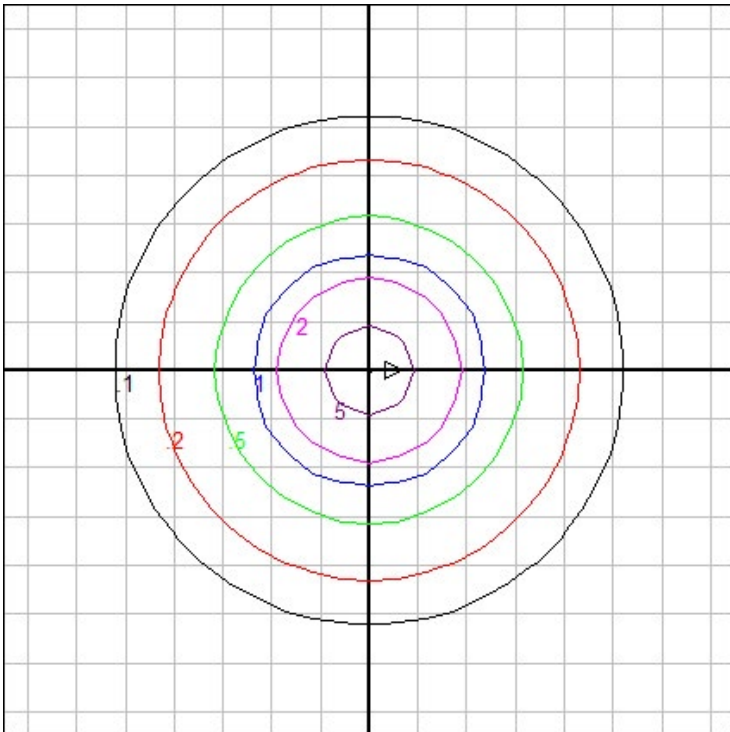

05/15/20

BEGA

File: 50511K3_BEGA_IES.ies

TEST: BE_50511K4
 TEST LAB: BEGA
 DATE: 10/23/2018
 LUMINAIRE: 50 511K3
 LAMP: 8.1W LED

Characteristics

Lumens Per Lamp	N.A. (absolute)
Total Lamp Lumens	N.A. (absolute)
Luminaire Lumens	857
Total Luminaire Efficiency	N.A.
Luminaire Efficacy Rating (LER)	86
Total Luminaire Watts	10
Ballast Factor	1.00
CIE Type	Direct
Spacing Criterion (0-180)	0.88
Spacing Criterion (90-270)	0.88
Spacing Criterion (Diagonal)	0.84
Basic Luminous Shape	Circular w/ Sides
Luminous Length (0-180)	0.00 ft
Luminous Width (90-270)	0.39 ft (Diameter)
Luminous Height	0.05 ft

05/15/20

BEGA

File: 50511K27_BEGA_IES.ies

TEST: BE_50511K4
 TEST LAB: BEGA
 DATE: 10/23/2018
 LUMINAIRE: 50 511K27
 LAMP: 8.1W LED

Characteristics

Lumens Per Lamp	N.A. (absolute)
Total Lamp Lumens	N.A. (absolute)
Luminaire Lumens	820
Total Luminaire Efficiency	N.A.
Luminaire Efficacy Rating (LER)	82
Total Luminaire Watts	10
Ballast Factor	1.00
CIE Type	Direct
Spacing Criterion (0-180)	0.88
Spacing Criterion (90-270)	0.88
Spacing Criterion (Diagonal)	0.84
Basic Luminous Shape	Circular w/ Sides
Luminous Length (0-180)	0.00 ft
Luminous Width (90-270)	0.39 ft (Diameter)
Luminous Height	0.05 ft

Zonal Lumen Summary

Zone	Lumens
0-10	62.83
10-20	157.94
20-30	183.64
30-40	121.31
40-50	92.79
50-60	66.57
60-70	39.36
70-80	22.75
80-90	12.67
90-100	10.15
100-110	10.85
110-120	12.39
120-130	11.11
130-140	8.32
140-150	5.10
150-160	1.80
160-170	0.34
170-180	0.01