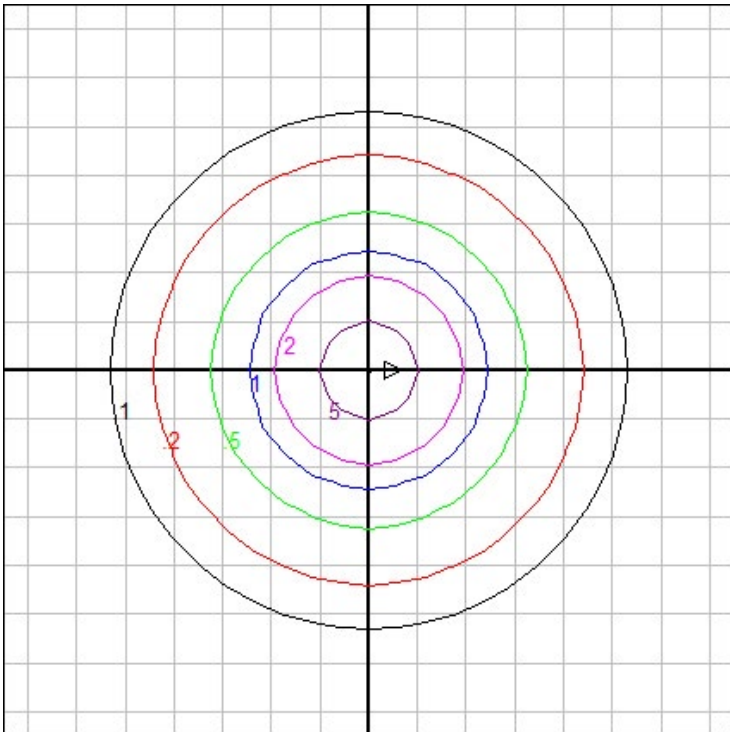

BEGA

File: 50511K4_BEGA_IES.ies

TEST: BE_50511K4
 TEST LAB: BEGA
 DATE: 10/23/2018
 LUMINAIRE: 50 511K4
 LAMP: 8.1W LED

Characteristics

Lumens Per Lamp	N.A. (absolute)
Total Lamp Lumens	N.A. (absolute)
Luminaire Lumens	871
Total Luminaire Efficiency	N.A.
Luminaire Efficacy Rating (LER)	87
Total Luminaire Watts	10
Ballast Factor	1.00
CIE Type	Direct
Spacing Criterion (0-180)	0.88
Spacing Criterion (90-270)	0.88
Spacing Criterion (Diagonal)	0.84
Basic Luminous Shape	Circular w/ Sides
Luminous Length (0-180)	0.00 ft
Luminous Width (90-270)	0.39 ft (Diameter)
Luminous Height	0.05 ft

Zonal Lumen Summary

Zone	Lumens
0-10	66.77
10-20	167.84
20-30	195.16
30-40	128.92
40-50	98.61
50-60	70.75
60-70	41.83
70-80	24.18
80-90	13.47
90-100	10.79
100-110	11.53
110-120	13.17
120-130	11.81
130-140	8.85
140-150	5.42
150-160	1.91
160-170	0.36
170-180	0.01

05/15/20

BEGA

File: 50511K35_BEGA_IES.ies

TEST: BE_50511K4
 TEST LAB: BEGA
 DATE: 10/23/2018
 LUMINAIRE: 50 511K35
 LAMP: 8.1W LED

Characteristics

Lumens Per Lamp	N.A. (absolute)
Total Lamp Lumens	N.A. (absolute)
Luminaire Lumens	868
Total Luminaire Efficiency	N.A.
Luminaire Efficacy Rating (LER)	87
Total Luminaire Watts	10
Ballast Factor	1.00
CIE Type	Direct
Spacing Criterion (0-180)	0.88
Spacing Criterion (90-270)	0.88
Spacing Criterion (Diagonal)	0.84
Basic Luminous Shape	Circular w/ Sides
Luminous Length (0-180)	0.00 ft
Luminous Width (90-270)	0.39 ft (Diameter)
Luminous Height	0.05 ft