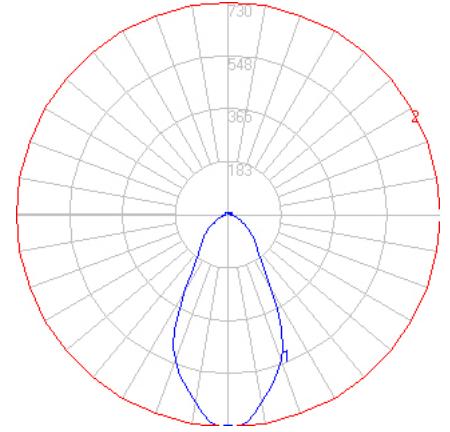

BEGA

File: 50511K4_BEGA_IES.ies

TEST: BE_50511K4
 TEST LAB: BEGA
 DATE: 10/23/2018
 LUMINAIRE: 50 511K4
 LAMP: 8.1W LED

Characteristics

Lumens Per Lamp	N.A. (absolute)
Total Lamp Lumens	N.A. (absolute)
Luminaire Lumens	871
Total Luminaire Efficiency	N.A.
Luminaire Efficacy Rating (LER)	87
Total Luminaire Watts	10
Ballast Factor	1.00
CIE Type	Direct
Spacing Criterion (0-180)	0.88
Spacing Criterion (90-270)	0.88
Spacing Criterion (Diagonal)	0.84
Basic Luminous Shape	Circular w/ Sides
Luminous Length (0-180)	0.00 ft
Luminous Width (90-270)	0.39 ft (Diameter)
Luminous Height	0.05 ft

Zonal Lumen Summary

Zone	Lumens
0-10	66.77
10-20	167.84
20-30	195.16
30-40	128.92
40-50	98.61
50-60	70.75
60-70	41.83
70-80	24.18
80-90	13.47
90-100	10.79
100-110	11.53
110-120	13.17
120-130	11.81
130-140	8.85
140-150	5.42
150-160	1.91
160-170	0.36
170-180	0.01

05/15/20

BEGA

File: 50511K35_BEGA_IES.ies

TEST: BE_50511K4
 TEST LAB: BEGA
 DATE: 10/23/2018
 LUMINAIRE: 50 511K35
 LAMP: 8.1W LED

Characteristics

Lumens Per Lamp	N.A. (absolute)
Total Lamp Lumens	N.A. (absolute)
Luminaire Lumens	868
Total Luminaire Efficiency	N.A.
Luminaire Efficacy Rating (LER)	87
Total Luminaire Watts	10
Ballast Factor	1.00
CIE Type	Direct
Spacing Criterion (0-180)	0.88
Spacing Criterion (90-270)	0.88
Spacing Criterion (Diagonal)	0.84
Basic Luminous Shape	Circular w/ Sides
Luminous Length (0-180)	0.00 ft
Luminous Width (90-270)	0.39 ft (Diameter)
Luminous Height	0.05 ft