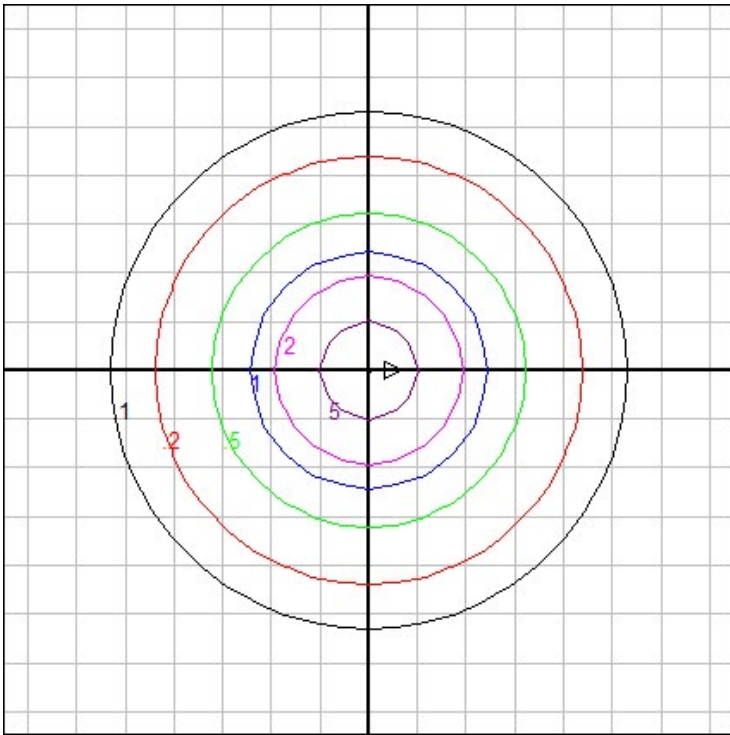

BEGA

File: 50511K4_BEGA_IES.ies

TEST: BE_50511K4
 TEST LAB: BEGA
 DATE: 10/23/2018
 LUMINAIRE: 50 511K4
 LAMP: 8.1W LED

Characteristics

Lumens Per Lamp	N.A. (absolute)
Total Lamp Lumens	N.A. (absolute)
Luminaire Lumens	871
Total Luminaire Efficiency	N.A.
Luminaire Efficacy Rating (LER)	87
Total Luminaire Watts	10
Ballast Factor	1.00
CIE Type	Direct
Spacing Criterion (0-180)	0.88
Spacing Criterion (90-270)	0.88
Spacing Criterion (Diagonal)	0.84
Basic Luminous Shape	Circular w/ Sides
Luminous Length (0-180)	0.00 ft
Luminous Width (90-270)	0.39 ft (Diameter)
Luminous Height	0.05 ft

05/15/20

BEGA

File: 50511K35_BEGA_IES.ies

TEST: BE_50511K4
 TEST LAB: BEGA
 DATE: 10/23/2018
 LUMINAIRE: 50 511K35
 LAMP: 8.1W LED

Characteristics

Lumens Per Lamp	N.A. (absolute)
Total Lamp Lumens	N.A. (absolute)
Luminaire Lumens	868
Total Luminaire Efficiency	N.A.
Luminaire Efficacy Rating (LER)	87
Total Luminaire Watts	10
Ballast Factor	1.00
CIE Type	Direct
Spacing Criterion (0-180)	0.88
Spacing Criterion (90-270)	0.88
Spacing Criterion (Diagonal)	0.84
Basic Luminous Shape	Circular w/ Sides
Luminous Length (0-180)	0.00 ft
Luminous Width (90-270)	0.39 ft (Diameter)
Luminous Height	0.05 ft

Zonal Lumen Summary

Zone	Lumens
0-10	66.50
10-20	167.17
20-30	194.38
30-40	128.40
40-50	98.22
50-60	70.47
60-70	41.66
70-80	24.09
80-90	13.41
90-100	10.75
100-110	11.48
110-120	13.11
120-130	11.76
130-140	8.81
140-150	5.40
150-160	1.90
160-170	0.36
170-180	0.01