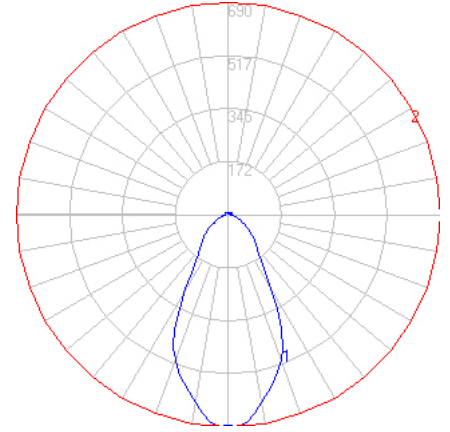

05/15/20

BEGA

File: 50511K3_BEGA_IES.ies

TEST: BE_50511K4
 TEST LAB: BEGA
 DATE: 10/23/2018
 LUMINAIRE: 50 511K3
 LAMP: 8.1W LED

Characteristics

Lumens Per Lamp	N.A. (absolute)
Total Lamp Lumens	N.A. (absolute)
Luminaire Lumens	857
Total Luminaire Efficiency	N.A.
Luminaire Efficacy Rating (LER)	86
Total Luminaire Watts	10
Ballast Factor	1.00
CIE Type	Direct
Spacing Criterion (0-180)	0.88
Spacing Criterion (90-270)	0.88
Spacing Criterion (Diagonal)	0.84
Basic Luminous Shape	Circular w/ Sides
Luminous Length (0-180)	0.00 ft
Luminous Width (90-270)	0.39 ft (Diameter)
Luminous Height	0.05 ft

Zonal Lumen Summary

Zone	Lumens
0-10	65.70
10-20	165.15
20-30	192.04
30-40	126.86
40-50	97.03
50-60	69.62
60-70	41.16
70-80	23.79
80-90	13.25
90-100	10.62
100-110	11.35
110-120	12.96
120-130	11.62
130-140	8.70
140-150	5.34
150-160	1.88
160-170	0.36
170-180	0.01

05/15/20

BEGA

File: 50511K27_BEGA_IES.ies

TEST: BE_50511K4
 TEST LAB: BEGA
 DATE: 10/23/2018
 LUMINAIRE: 50 511K27
 LAMP: 8.1W LED

Characteristics

Lumens Per Lamp	N.A. (absolute)
Total Lamp Lumens	N.A. (absolute)
Luminaire Lumens	820
Total Luminaire Efficiency	N.A.
Luminaire Efficacy Rating (LER)	82
Total Luminaire Watts	10
Ballast Factor	1.00
CIE Type	Direct
Spacing Criterion (0-180)	0.88
Spacing Criterion (90-270)	0.88
Spacing Criterion (Diagonal)	0.84
Basic Luminous Shape	Circular w/ Sides
Luminous Length (0-180)	0.00 ft
Luminous Width (90-270)	0.39 ft (Diameter)
Luminous Height	0.05 ft