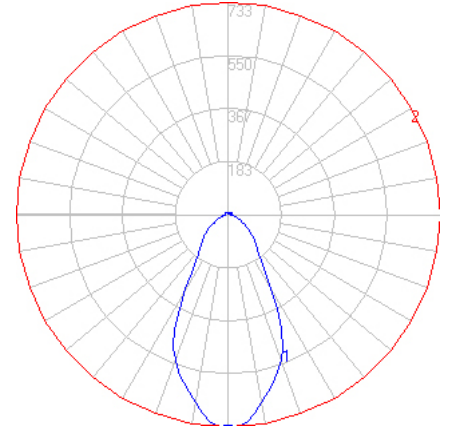

BEGA

File: 50511K4_BEGA_IES.ies

TEST: BE_50511K4
 TEST LAB: BEGA
 DATE: 10/23/2018
 LUMINAIRE: 50 511K4
 LAMP: 8.1W LED

Characteristics

Lumens Per Lamp	N.A. (absolute)
Total Lamp Lumens	N.A. (absolute)
Luminaire Lumens	871
Total Luminaire Efficiency	N.A.
Luminaire Efficacy Rating (LER)	87
Total Luminaire Watts	10
Ballast Factor	1.00
CIE Type	Direct
Spacing Criterion (0-180)	0.88
Spacing Criterion (90-270)	0.88
Spacing Criterion (Diagonal)	0.84
Basic Luminous Shape	Circular w/ Sides
Luminous Length (0-180)	0.00 ft
Luminous Width (90-270)	0.39 ft (Diameter)
Luminous Height	0.05 ft

Zonal Lumen Summary

Zone	Lumens
0-10	66.77
10-20	167.84
20-30	195.16
30-40	128.92
40-50	98.61
50-60	70.75
60-70	41.83
70-80	24.18
80-90	13.47
90-100	10.79
100-110	11.53
110-120	13.17
120-130	11.81
130-140	8.85
140-150	5.42
150-160	1.91
160-170	0.36
170-180	0.01

05/15/20

BEGA

File: 50511K35_BEGA_IES.ies

TEST: BE_50511K4
 TEST LAB: BEGA
 DATE: 10/23/2018
 LUMINAIRE: 50 511K35
 LAMP: 8.1W LED

Characteristics

Lumens Per Lamp	N.A. (absolute)
Total Lamp Lumens	N.A. (absolute)
Luminaire Lumens	868
Total Luminaire Efficiency	N.A.
Luminaire Efficacy Rating (LER)	87
Total Luminaire Watts	10
Ballast Factor	1.00
CIE Type	Direct
Spacing Criterion (0-180)	0.88
Spacing Criterion (90-270)	0.88
Spacing Criterion (Diagonal)	0.84
Basic Luminous Shape	Circular w/ Sides
Luminous Length (0-180)	0.00 ft
Luminous Width (90-270)	0.39 ft (Diameter)
Luminous Height	0.05 ft