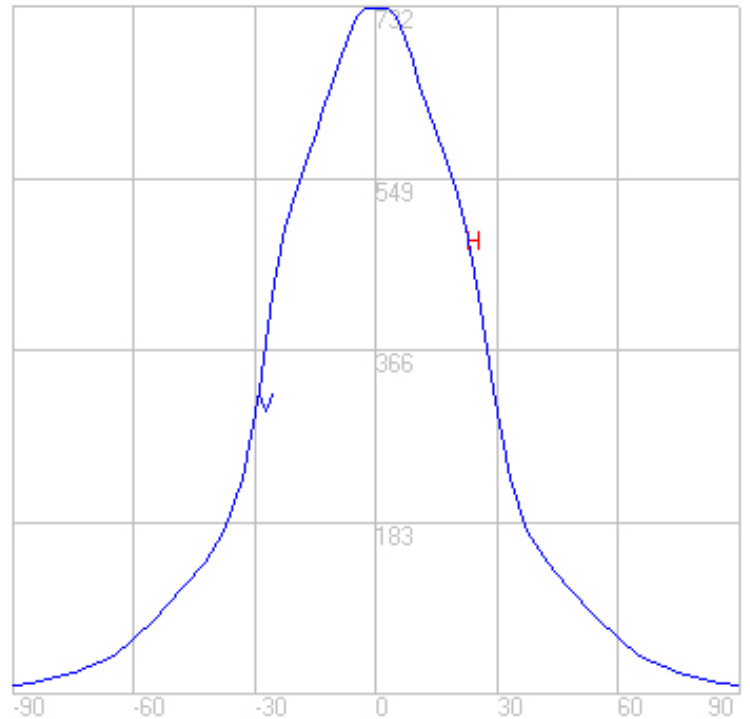

BEGA

File: 50511K4_BEGA_IES.ies

TEST: BE_50511K4
 TEST LAB: BEGA
 DATE: 10/23/2018
 LUMINAIRE: 50 511K4
 LAMP: 8.1W LED

Characteristics

Lumens Per Lamp	N.A. (absolute)
Total Lamp Lumens	N.A. (absolute)
Luminaire Lumens	871
Total Luminaire Efficiency	N.A.
Luminaire Efficacy Rating (LER)	87
Total Luminaire Watts	10
Ballast Factor	1.00
CIE Type	Direct
Spacing Criterion (0-180)	0.88
Spacing Criterion (90-270)	0.88
Spacing Criterion (Diagonal)	0.84
Basic Luminous Shape	Circular w/ Sides
Luminous Length (0-180)	0.00 ft
Luminous Width (90-270)	0.39 ft (Diameter)
Luminous Height	0.05 ft

Zonal Lumen Summary

Zone	Lumens
0-10	66.77
10-20	167.84
20-30	195.16
30-40	128.92
40-50	98.61
50-60	70.75
60-70	41.83
70-80	24.18
80-90	13.47
90-100	10.79
100-110	11.53
110-120	13.17
120-130	11.81
130-140	8.85
140-150	5.42
150-160	1.91
160-170	0.36
170-180	0.01