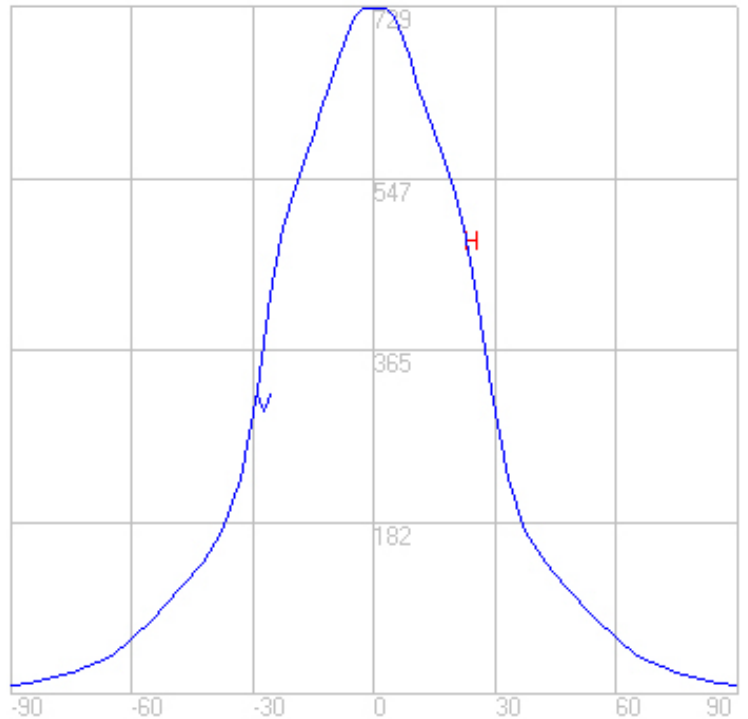

BEGA

File: 50511K4_BEGA_IES.ies

TEST: BE_50511K4
 TEST LAB: BEGA
 DATE: 10/23/2018
 LUMINAIRE: 50 511K4
 LAMP: 8.1W LED

Characteristics

Lumens Per Lamp	N.A. (absolute)
Total Lamp Lumens	N.A. (absolute)
Luminaire Lumens	871
Total Luminaire Efficiency	N.A.
Luminaire Efficacy Rating (LER)	87
Total Luminaire Watts	10
Ballast Factor	1.00
CIE Type	Direct
Spacing Criterion (0-180)	0.88
Spacing Criterion (90-270)	0.88
Spacing Criterion (Diagonal)	0.84
Basic Luminous Shape	Circular w/ Sides
Luminous Length (0-180)	0.00 ft
Luminous Width (90-270)	0.39 ft (Diameter)
Luminous Height	0.05 ft

05/15/20

BEGA

File: 50511K35_BEGA_IES.ies

TEST: BE_50511K4
 TEST LAB: BEGA
 DATE: 10/23/2018
 LUMINAIRE: 50 511K35
 LAMP: 8.1W LED

Characteristics

Lumens Per Lamp	N.A. (absolute)
Total Lamp Lumens	N.A. (absolute)
Luminaire Lumens	868
Total Luminaire Efficiency	N.A.
Luminaire Efficacy Rating (LER)	87
Total Luminaire Watts	10
Ballast Factor	1.00
CIE Type	Direct
Spacing Criterion (0-180)	0.88
Spacing Criterion (90-270)	0.88
Spacing Criterion (Diagonal)	0.84
Basic Luminous Shape	Circular w/ Sides
Luminous Length (0-180)	0.00 ft
Luminous Width (90-270)	0.39 ft (Diameter)
Luminous Height	0.05 ft

Zonal Lumen Summary

Zone	Lumens
0-10	66.50
10-20	167.17
20-30	194.38
30-40	128.40
40-50	98.22
50-60	70.47
60-70	41.66
70-80	24.09
80-90	13.41
90-100	10.75
100-110	11.48
110-120	13.11
120-130	11.76
130-140	8.81
140-150	5.40
150-160	1.90
160-170	0.36
170-180	0.01