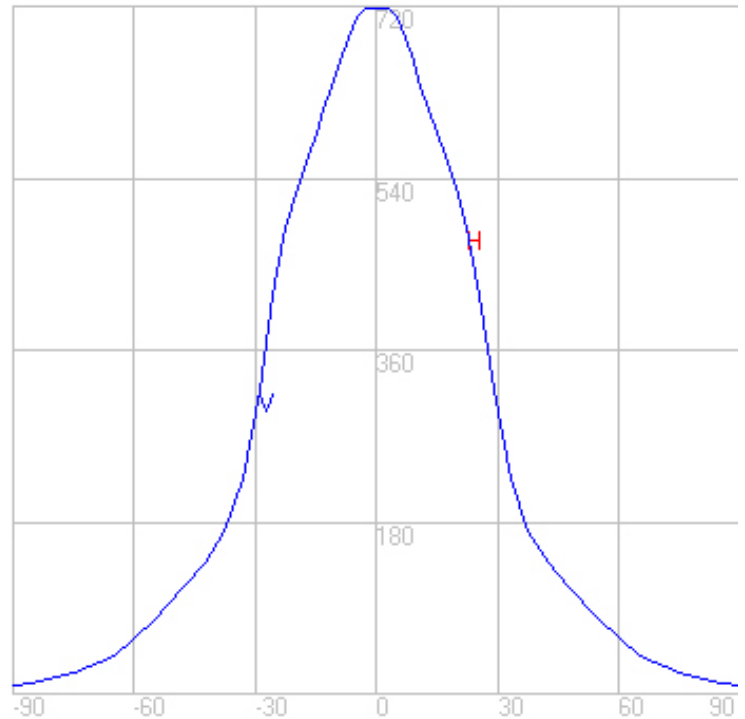

05/15/20

BEGA

File: 50511K3_BEGA_IES.ies

TEST: BE_50511K4
 TEST LAB: BEGA
 DATE: 10/23/2018
 LUMINAIRE: 50 511K3
 LAMP: 8.1W LED

Characteristics

Lumens Per Lamp	N.A. (absolute)
Total Lamp Lumens	N.A. (absolute)
Luminaire Lumens	857
Total Luminaire Efficiency	N.A.
Luminaire Efficacy Rating (LER)	86
Total Luminaire Watts	10
Ballast Factor	1.00
CIE Type	Direct
Spacing Criterion (0-180)	0.88
Spacing Criterion (90-270)	0.88
Spacing Criterion (Diagonal)	0.84
Basic Luminous Shape	Circular w/ Sides
Luminous Length (0-180)	0.00 ft
Luminous Width (90-270)	0.39 ft (Diameter)
Luminous Height	0.05 ft

Zonal Lumen Summary

Zone	Lumens
0-10	65.70
10-20	165.15
20-30	192.04
30-40	126.86
40-50	97.03
50-60	69.62
60-70	41.16
70-80	23.79
80-90	13.25
90-100	10.62
100-110	11.35
110-120	12.96
120-130	11.62
130-140	8.70
140-150	5.34
150-160	1.88
160-170	0.36
170-180	0.01