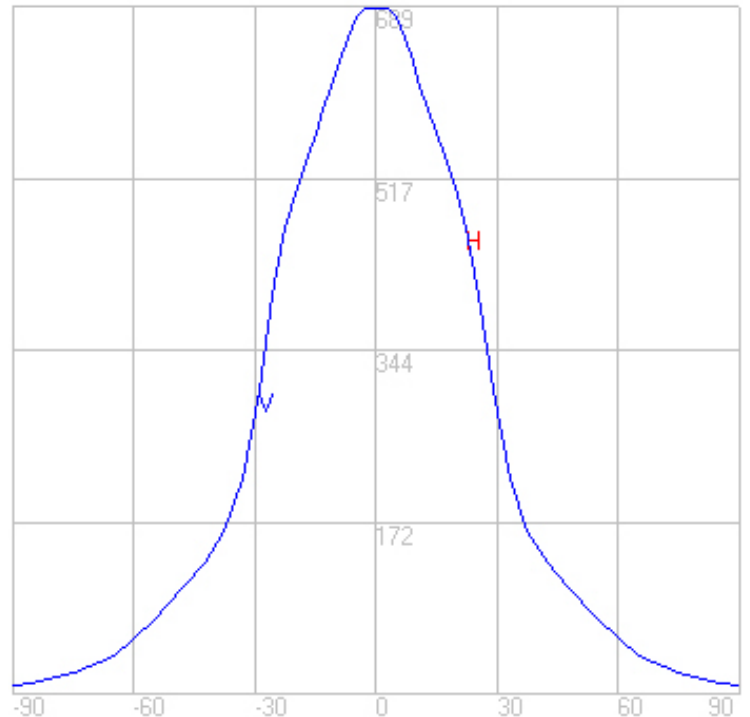

05/15/20

BEGA

File: 50511K27_BEGA_IES.ies

TEST: BE_50511K4
 TEST LAB: BEGA
 DATE: 10/23/2018
 LUMINAIRE: 50 511K27
 LAMP: 8.1W LED

Characteristics

Lumens Per Lamp	N.A. (absolute)
Total Lamp Lumens	N.A. (absolute)
Luminaire Lumens	820
Total Luminaire Efficiency	N.A.
Luminaire Efficacy Rating (LER)	82
Total Luminaire Watts	10
Ballast Factor	1.00
CIE Type	Direct
Spacing Criterion (0-180)	0.88
Spacing Criterion (90-270)	0.88
Spacing Criterion (Diagonal)	0.84
Basic Luminous Shape	Circular w/ Sides
Luminous Length (0-180)	0.00 ft
Luminous Width (90-270)	0.39 ft (Diameter)
Luminous Height	0.05 ft

Zonal Lumen Summary

Zone	Lumens
0-10	62.83
10-20	157.94
20-30	183.64
30-40	121.31
40-50	92.79
50-60	66.57
60-70	39.36
70-80	22.75
80-90	12.67
90-100	10.15
100-110	10.85
110-120	12.39
120-130	11.11
130-140	8.32
140-150	5.10
150-160	1.80
160-170	0.34
170-180	0.01