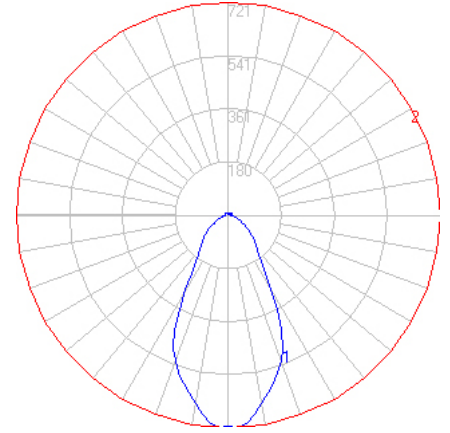

05/15/20

BEGA

File: 50511K35_BEGA_IES.ies

TEST: BE_50511K4
 TEST LAB: BEGA
 DATE: 10/23/2018
 LUMINAIRE: 50 511K35
 LAMP: 8.1W LED

Characteristics

Lumens Per Lamp	N.A. (absolute)
Total Lamp Lumens	N.A. (absolute)
Luminaire Lumens	868
Total Luminaire Efficiency	N.A.
Luminaire Efficacy Rating (LER)	87
Total Luminaire Watts	10
Ballast Factor	1.00
CIE Type	Direct
Spacing Criterion (0-180)	0.88
Spacing Criterion (90-270)	0.88
Spacing Criterion (Diagonal)	0.84
Basic Luminous Shape	Circular w/ Sides
Luminous Length (0-180)	0.00 ft
Luminous Width (90-270)	0.39 ft (Diameter)
Luminous Height	0.05 ft

Zonal Lumen Summary

Zone	Lumens
0-10	66.50
10-20	167.17
20-30	194.38
30-40	128.40
40-50	98.22
50-60	70.47
60-70	41.66
70-80	24.09
80-90	13.41
90-100	10.75
100-110	11.48
110-120	13.11
120-130	11.76
130-140	8.81
140-150	5.40
150-160	1.90
160-170	0.36
170-180	0.01

05/15/20

BEGA

File: 50511K3_BEGA_IES.ies

TEST: BE_50511K4
 TEST LAB: BEGA
 DATE: 10/23/2018
 LUMINAIRE: 50 511K3
 LAMP: 8.1W LED

Characteristics

Lumens Per Lamp	N.A. (absolute)
Total Lamp Lumens	N.A. (absolute)
Luminaire Lumens	857
Total Luminaire Efficiency	N.A.
Luminaire Efficacy Rating (LER)	86
Total Luminaire Watts	10
Ballast Factor	1.00
CIE Type	Direct
Spacing Criterion (0-180)	0.88
Spacing Criterion (90-270)	0.88
Spacing Criterion (Diagonal)	0.84
Basic Luminous Shape	Circular w/ Sides
Luminous Length (0-180)	0.00 ft
Luminous Width (90-270)	0.39 ft (Diameter)
Luminous Height	0.05 ft