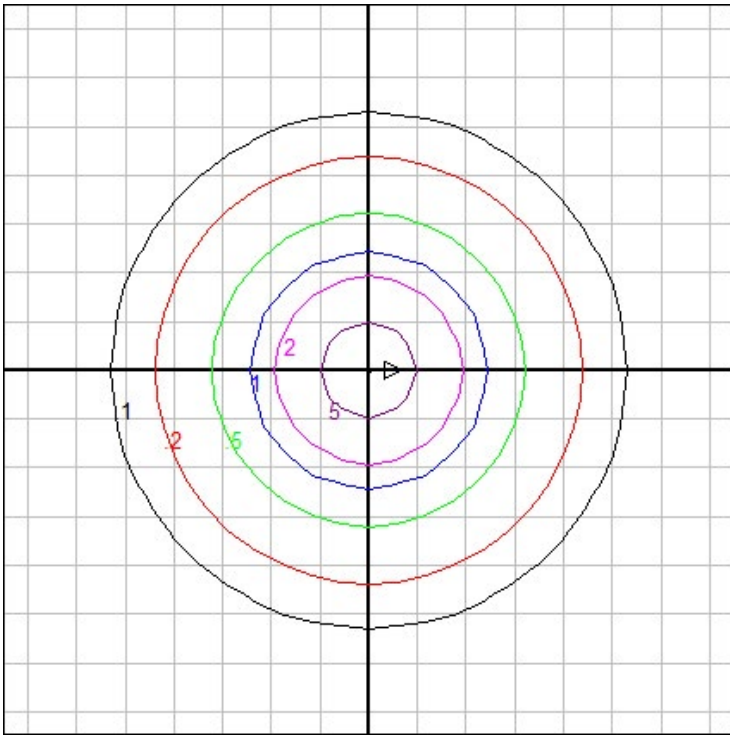

05/15/20

BEGA

File: 50511K35_BEGA_IES.ies

TEST: BE_50511K4
 TEST LAB: BEGA
 DATE: 10/23/2018
 LUMINAIRE: 50 511K35
 LAMP: 8.1W LED

Characteristics

Lumens Per Lamp	N.A. (absolute)
Total Lamp Lumens	N.A. (absolute)
Luminaire Lumens	868
Total Luminaire Efficiency	N.A.
Luminaire Efficacy Rating (LER)	87
Total Luminaire Watts	10
Ballast Factor	1.00
CIE Type	Direct
Spacing Criterion (0-180)	0.88
Spacing Criterion (90-270)	0.88
Spacing Criterion (Diagonal)	0.84
Basic Luminous Shape	Circular w/ Sides
Luminous Length (0-180)	0.00 ft
Luminous Width (90-270)	0.39 ft (Diameter)
Luminous Height	0.05 ft

05/15/20

BEGA

File: 50511K3_BEGA_IES.ies

TEST: BE_50511K4
 TEST LAB: BEGA
 DATE: 10/23/2018
 LUMINAIRE: 50 511K3
 LAMP: 8.1W LED

Characteristics

Lumens Per Lamp	N.A. (absolute)
Total Lamp Lumens	N.A. (absolute)
Luminaire Lumens	857
Total Luminaire Efficiency	N.A.
Luminaire Efficacy Rating (LER)	86
Total Luminaire Watts	10
Ballast Factor	1.00
CIE Type	Direct
Spacing Criterion (0-180)	0.88
Spacing Criterion (90-270)	0.88
Spacing Criterion (Diagonal)	0.84
Basic Luminous Shape	Circular w/ Sides
Luminous Length (0-180)	0.00 ft
Luminous Width (90-270)	0.39 ft (Diameter)
Luminous Height	0.05 ft

Zonal Lumen Summary

Zone	Lumens
0-10	65.70
10-20	165.15
20-30	192.04
30-40	126.86
40-50	97.03
50-60	69.62
60-70	41.16
70-80	23.79
80-90	13.25
90-100	10.62
100-110	11.35
110-120	12.96
120-130	11.62
130-140	8.70
140-150	5.34
150-160	1.88
160-170	0.36
170-180	0.01