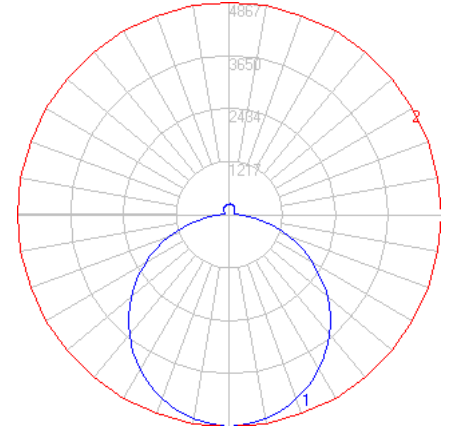

BEGA

File: 50193K27_BEGA_IES.ies

TEST: BE_50193K65
 TEST LAB: BEGA
 DATE: 07/26/2016
 LUMINAIRE: 50 193K27
 LAMP: 123.2W LED

Characteristics

Lumens Per Lamp	N.A. (absolute)
Total Lamp Lumens	N.A. (absolute)
Luminaire Lumens	15487
Total Luminaire Efficiency	N.A.
Luminaire Efficacy Rating (LER)	105
Total Luminaire Watts	147
Ballast Factor	1.00
CIE Type	Direct
Spacing Criterion (0-180)	1.26
Spacing Criterion (90-270)	1.26
Spacing Criterion (Diagonal)	1.38
Basic Luminous Shape	Sphere
Luminous Length (0-180)	4.27 ft (Diameter)
Luminous Width (90-270)	4.27 ft (Diameter)
Luminous Height	0.46 ft (Diameter)

Zonal Lumen Summary

Zone	Lumens
0-10	458.87
10-20	1312.06
20-30	1991.14
30-40	2412.22
40-50	2524.36
50-60	2315.93
60-70	1830.95
70-80	1159.85
80-90	488.13
90-100	152.93
100-110	119.23
110-120	126.77
120-130	135.44
130-140	137.27
140-150	130.62
150-160	102.25
160-170	66.07
170-180	23.36

TEST: BE_50193K65
 TEST LAB: BEGA
 DATE: 07/26/2016
 LUMINAIRE: 50 193K65
 LAMP: 123.2W LED

Characteristics

Lumens Per Lamp	N.A. (absolute)
Total Lamp Lumens	N.A. (absolute)
Luminaire Lumens	15966
Total Luminaire Efficiency	N.A.
Luminaire Efficacy Rating (LER)	109
Total Luminaire Watts	147
Ballast Factor	1.00
CIE Type	Direct
Spacing Criterion (0-180)	1.26
Spacing Criterion (90-270)	1.26
Spacing Criterion (Diagonal)	1.38
Basic Luminous Shape	Sphere
Luminous Length (0-180)	4.27 ft (Diameter)
Luminous Width (90-270)	4.27 ft (Diameter)
Luminous Height	0.46 ft (Diameter)