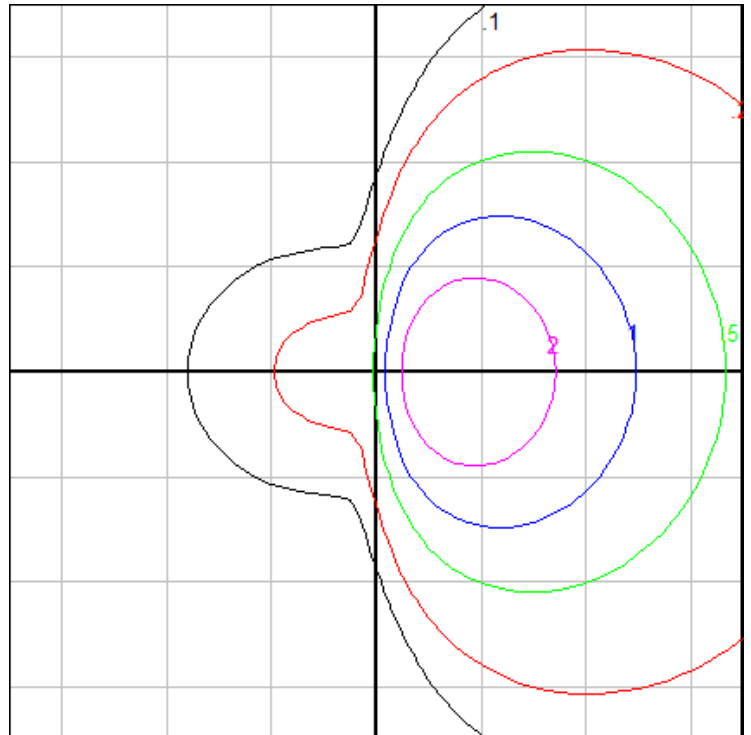

Mounting Height: 20 ft.

Grid Spacing: 16 ft.

In the interest of product improvement, BEGA reserves the right to make technical changes without notice.