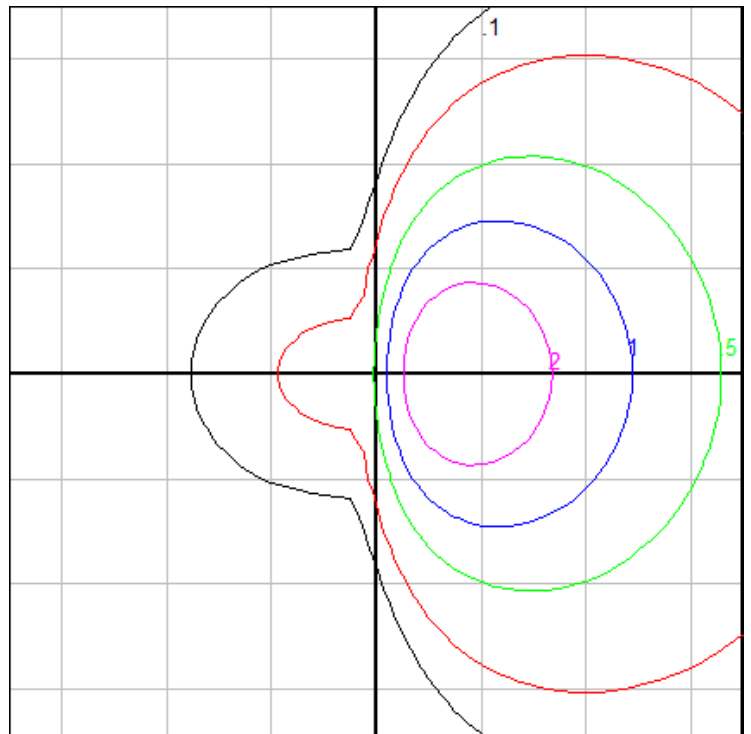

Mounting Height: 20 ft.

Grid Spacing: 16 ft.

In the interest of product improvement, BEGA reserves the right to make technical changes without notice.