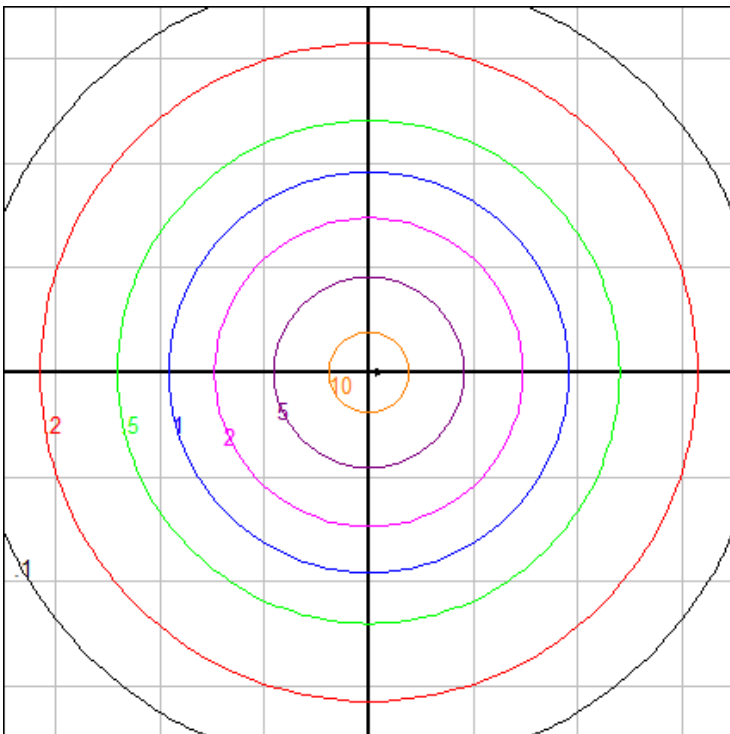

BEGA

File: 50193K27_BEGA_IES.ies

TEST: BE_50193K65
 TEST LAB: BEGA
 DATE: 07/26/2016
 LUMINAIRE: 50 193K27
 LAMP: 123.2W LED

Characteristics

Lumens Per Lamp	N.A. (absolute)
Total Lamp Lumens	N.A. (absolute)
Luminaire Lumens	15487
Total Luminaire Efficiency	N.A.
Luminaire Efficacy Rating (LER)	105
Total Luminaire Watts	147
Ballast Factor	1.00
CIE Type	Direct
Spacing Criterion (0-180)	1.26
Spacing Criterion (90-270)	1.26
Spacing Criterion (Diagonal)	1.38
Basic Luminous Shape	Sphere
Luminous Length (0-180)	4.27 ft (Diameter)
Luminous Width (90-270)	4.27 ft (Diameter)
Luminous Height	0.46 ft (Diameter)

Zonal Lumen Summary

Zone	Lumens
0-10	458.87
10-20	1312.06
20-30	1991.14
30-40	2412.22
40-50	2524.36
50-60	2315.93
60-70	1830.95
70-80	1159.85
80-90	488.13
90-100	152.93
100-110	119.23
110-120	126.77
120-130	135.44
130-140	137.27
140-150	130.62
150-160	102.25
160-170	66.07
170-180	23.36

TEST: BE_50193K65
 TEST LAB: BEGA
 DATE: 07/26/2016
 LUMINAIRE: 50 193K65
 LAMP: 123.2W LED

Characteristics

Lumens Per Lamp	N.A. (absolute)
Total Lamp Lumens	N.A. (absolute)
Luminaire Lumens	15966
Total Luminaire Efficiency	N.A.
Luminaire Efficacy Rating (LER)	109
Total Luminaire Watts	147
Ballast Factor	1.00
CIE Type	Direct
Spacing Criterion (0-180)	1.26
Spacing Criterion (90-270)	1.26
Spacing Criterion (Diagonal)	1.38
Basic Luminous Shape	Sphere
Luminous Length (0-180)	4.27 ft (Diameter)
Luminous Width (90-270)	4.27 ft (Diameter)
Luminous Height	0.46 ft (Diameter)