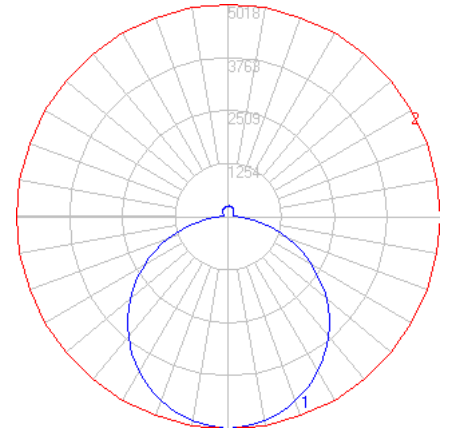

BEGA

File: 50193K27_BEGA_IES.ies

TEST: BE_50193K65
 TEST LAB: BEGA
 DATE: 07/26/2016
 LUMINAIRE: 50 193K27
 LAMP: 123.2W LED

Characteristics

Lumens Per Lamp	N.A. (absolute)
Total Lamp Lumens	N.A. (absolute)
Luminaire Lumens	15487
Total Luminaire Efficiency	N.A.
Luminaire Efficacy Rating (LER)	105
Total Luminaire Watts	147
Ballast Factor	1.00
CIE Type	Direct
Spacing Criterion (0-180)	1.26
Spacing Criterion (90-270)	1.26
Spacing Criterion (Diagonal)	1.38
Basic Luminous Shape	Sphere
Luminous Length (0-180)	4.27 ft (Diameter)
Luminous Width (90-270)	4.27 ft (Diameter)
Luminous Height	0.46 ft (Diameter)

Zonal Lumen Summary

Zone	Lumens
0-10	458.87
10-20	1312.06
20-30	1991.14
30-40	2412.22
40-50	2524.36
50-60	2315.93
60-70	1830.95
70-80	1159.85
80-90	488.13
90-100	152.93
100-110	119.23
110-120	126.77
120-130	135.44
130-140	137.27
140-150	130.62
150-160	102.25
160-170	66.07
170-180	23.36

Mounting Height: 20 ft.

Grid Spacing: 16 ft.

Mounting Height: 20 ft.

Grid Spacing: 16 ft.

In the interest of product improvement, BEGA reserves the right to make technical changes without notice.

BEGA

File: 50192K65_BEGA_IES.ies

TEST: BE_50193K65
 TEST LAB: BEGA
 DATE: 07/26/2016
 LUMINAIRE: 50 193K65
 LAMP: 123.2W LED

Characteristics

Lumens Per Lamp	N.A. (absolute)
Total Lamp Lumens	N.A. (absolute)
Luminaire Lumens	15966
Total Luminaire Efficiency	N.A.
Luminaire Efficacy Rating (LER)	109
Total Luminaire Watts	147
Ballast Factor	1.00
CIE Type	Direct
Spacing Criterion (0-180)	1.26
Spacing Criterion (90-270)	1.26
Spacing Criterion (Diagonal)	1.38
Basic Luminous Shape	Sphere
Luminous Length (0-180)	4.27 ft (Diameter)
Luminous Width (90-270)	4.27 ft (Diameter)
Luminous Height	0.46 ft (Diameter)