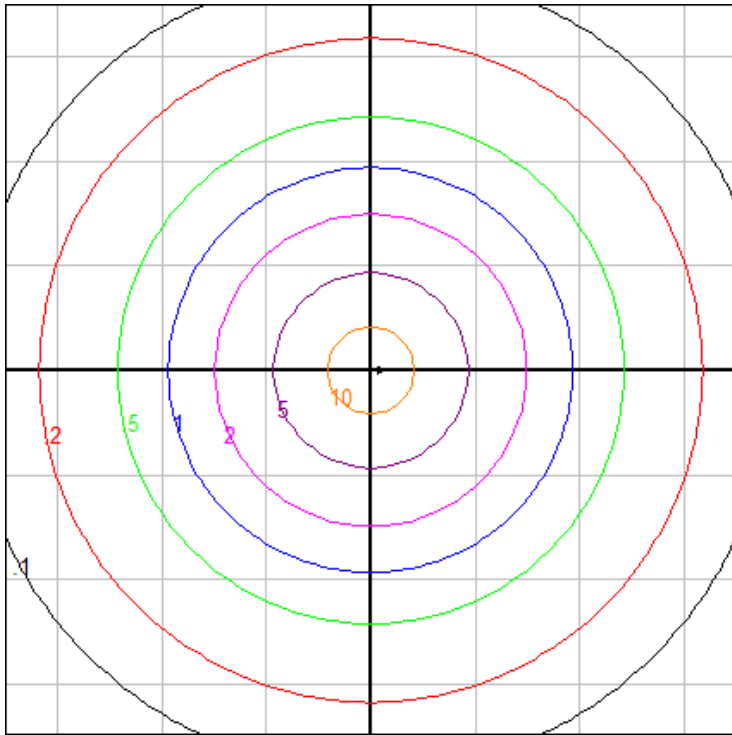

BEGA

File: 50193K27_BEGA_IES.ies

TEST: BE_50193K65
 TEST LAB: BEGA
 DATE: 07/26/2016
 LUMINAIRE: 50 193K27
 LAMP: 123.2W LED

Characteristics

Lumens Per Lamp	N.A. (absolute)
Total Lamp Lumens	N.A. (absolute)
Luminaire Lumens	15487
Total Luminaire Efficiency	N.A.
Luminaire Efficacy Rating (LER)	105
Total Luminaire Watts	147
Ballast Factor	1.00
CIE Type	Direct
Spacing Criterion (0-180)	1.26
Spacing Criterion (90-270)	1.26
Spacing Criterion (Diagonal)	1.38
Basic Luminous Shape	Sphere
Luminous Length (0-180)	4.27 ft (Diameter)
Luminous Width (90-270)	4.27 ft (Diameter)
Luminous Height	0.46 ft (Diameter)

Zonal Lumen Summary

Zone	Lumens
0-10	458.87
10-20	1312.06
20-30	1991.14
30-40	2412.22
40-50	2524.36
50-60	2315.93
60-70	1830.95
70-80	1159.85
80-90	488.13
90-100	152.93
100-110	119.23
110-120	126.77
120-130	135.44
130-140	137.27
140-150	130.62
150-160	102.25
160-170	66.07
170-180	23.36

TEST: BE_50193K65
 TEST LAB: BEGA
 DATE: 07/26/2016
 LUMINAIRE: 50 193K65
 LAMP: 123.2W LED

Characteristics

Lumens Per Lamp	N.A. (absolute)
Total Lamp Lumens	N.A. (absolute)
Luminaire Lumens	15966
Total Luminaire Efficiency	N.A.
Luminaire Efficacy Rating (LER)	109
Total Luminaire Watts	147
Ballast Factor	1.00
CIE Type	Direct
Spacing Criterion (0-180)	1.26
Spacing Criterion (90-270)	1.26
Spacing Criterion (Diagonal)	1.38
Basic Luminous Shape	Sphere
Luminous Length (0-180)	4.27 ft (Diameter)
Luminous Width (90-270)	4.27 ft (Diameter)
Luminous Height	0.46 ft (Diameter)

Zonal Lumen Summary

Zone	Lumens
0-10	473.07
10-20	1352.64
20-30	2052.73
30-40	2486.82
40-50	2602.43
50-60	2387.55
60-70	1887.58
70-80	1195.72
80-90	503.23
90-100	157.66
100-110	122.91
110-120	130.69
120-130	139.63
130-140	141.52
140-150	134.66
150-160	105.42
160-170	68.11
170-180	24.08